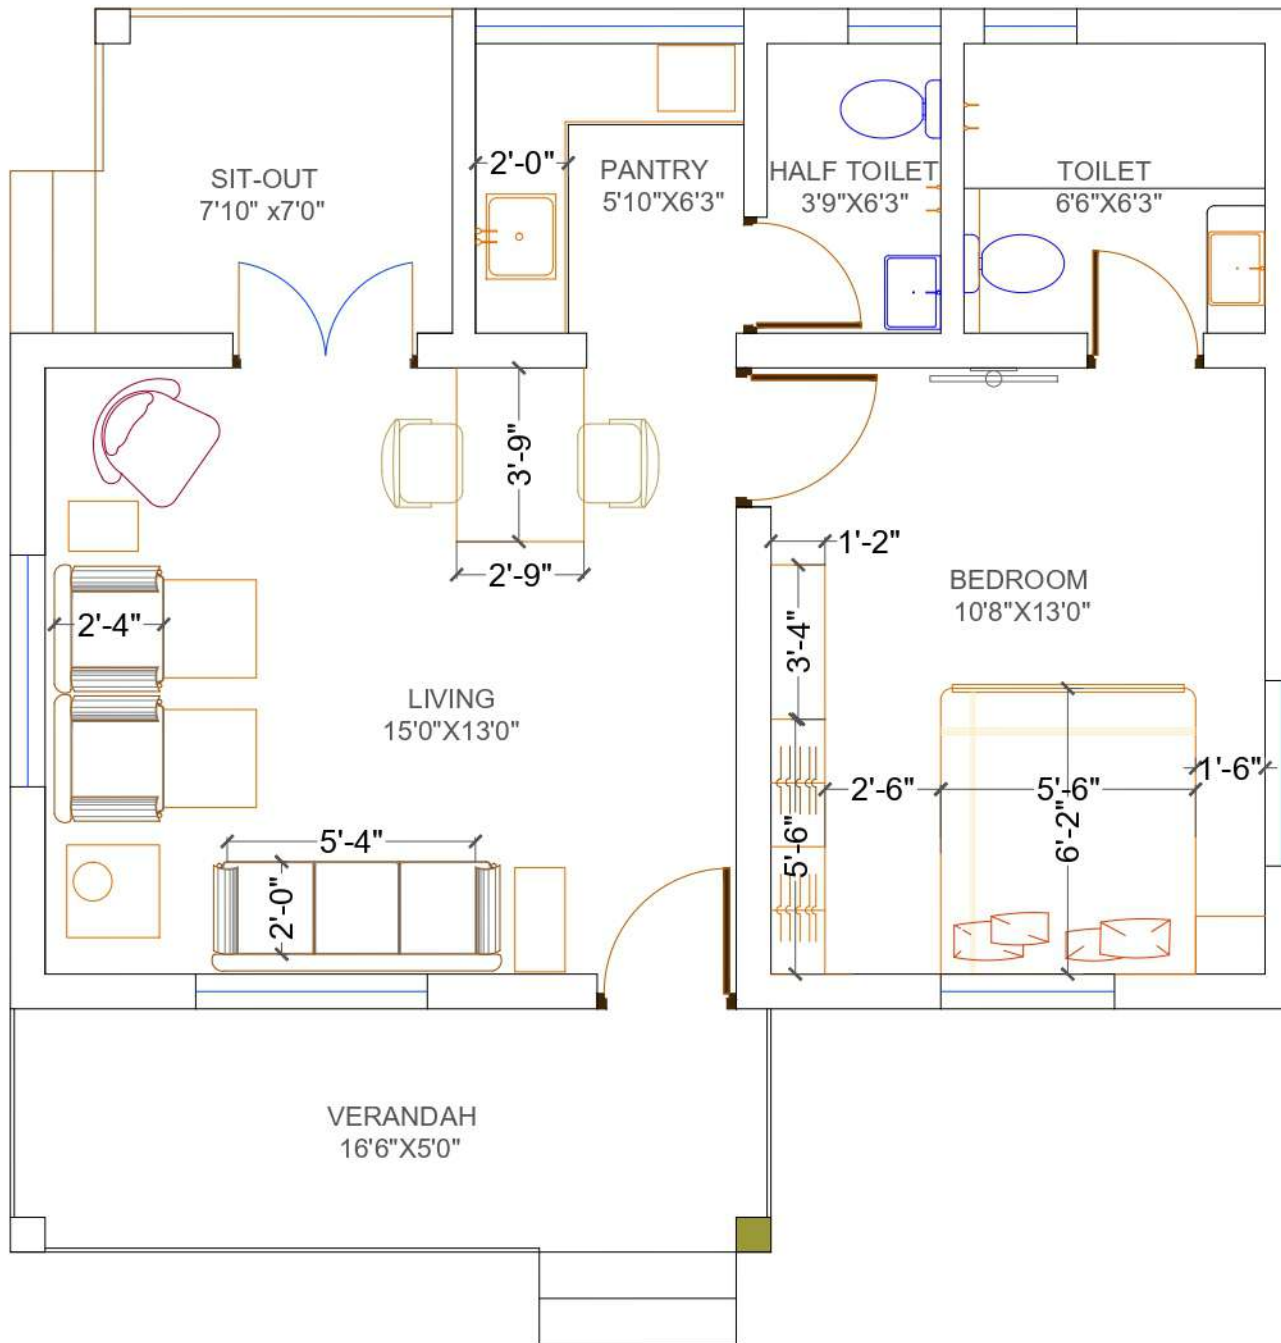

1.5 RK	
BUILT UP AREA	CARPET AREA
610 SQ.FT.	545 SQ.FT.

1.5 RK

BUILT UP AREA
610 SQ.FT.

CARPET AREA
545 SQ.FT.