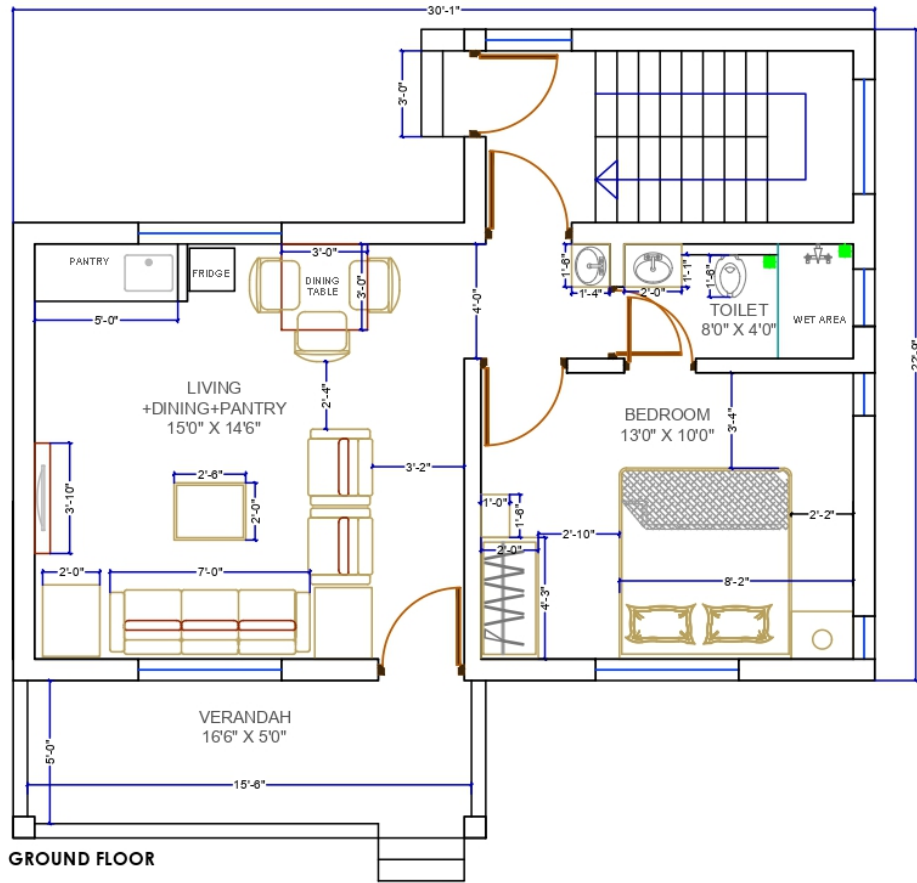

Eco Villa Type 1-Option 01

ECO VILLA TYPE 1-OPTION 1	
BUILT UP AREA	CARPET AREA
1070 SQ.FT.	915 SQ.FT.

*ACTUAL BUILT UP AREA IS 1075 SQ.FT.(ROUNDED OFF TO 1070 SQ.FT.)

ECO VILLA TYPE-01 -OPTION 1-BASIC LAYOUT

BUILT UP AREA	CARPET AREA
1070 SQ.FT.	915 SQ.FT.