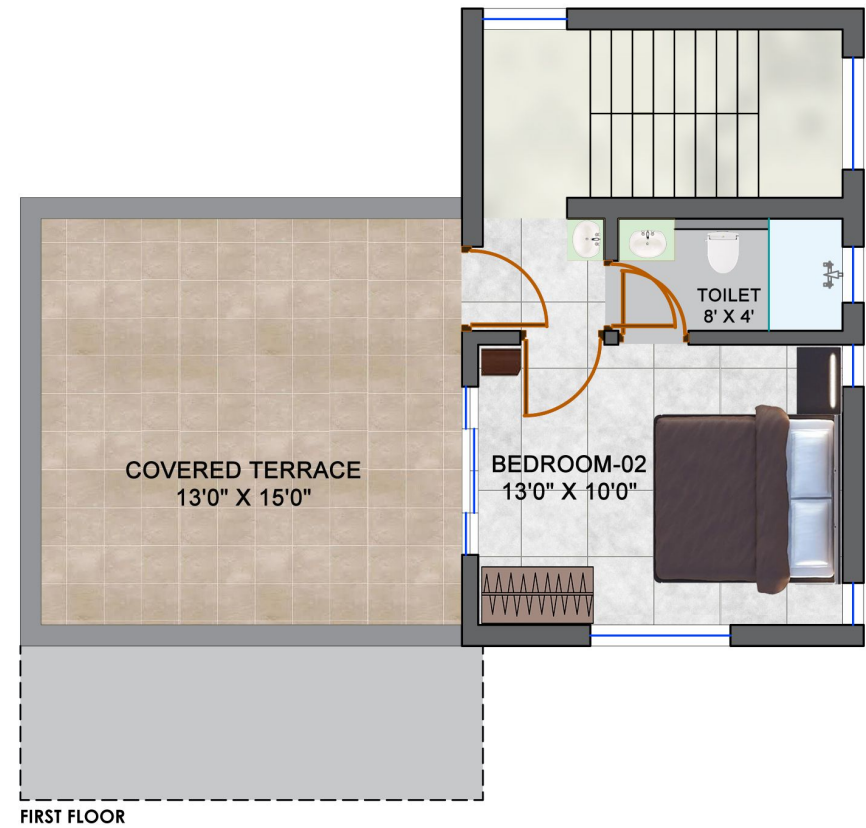

Eco Villa Type 1-Option 01

ECO VILLA TYPE 1-OPTION 1	
BUILT UP AREA	CARPET AREA
1070 SQ.FT.	915 SQ.FT.

*ACTUAL BUILT UP AREA IS 1075 SQ.FT.(ROUNDED OFF TO 1070 SQ.FT.)

ECO VILLA TYPE-01 -OPTION 1-BASIC LAYOUT

BUILT UP AREA	CARPET AREA
1070 SQ.FT.	915 SQ.FT.