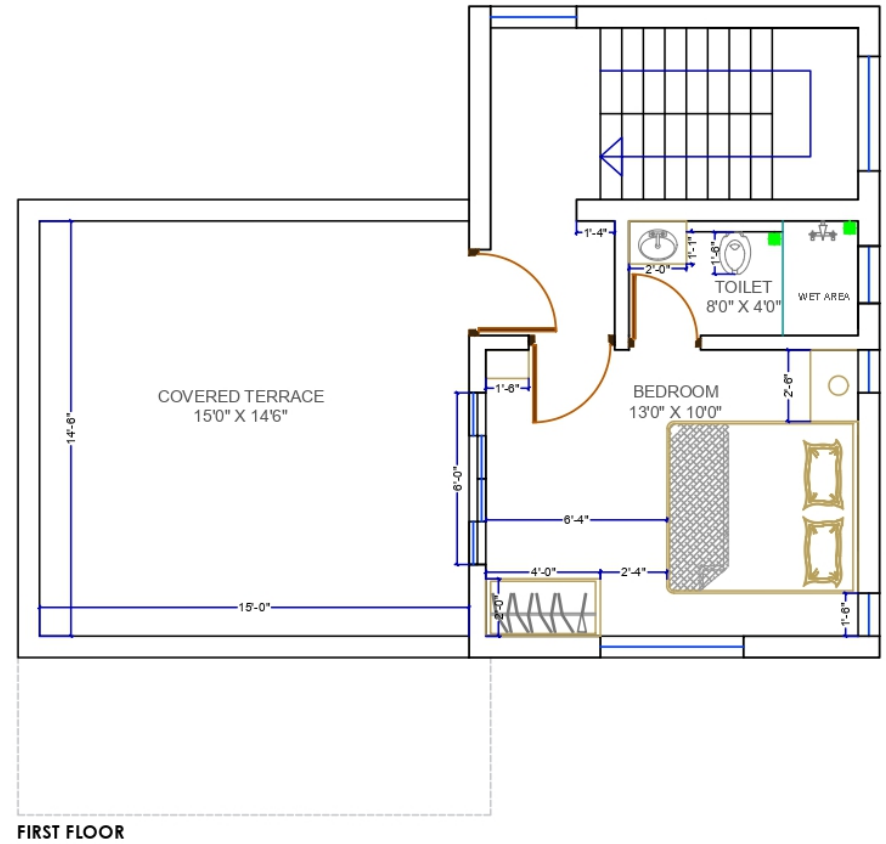

Eco Villa Type 1-Option 01

ECO VILLA TYPE 1-OPTION 1	
BUILT UP AREA	CARPET AREA
1070 SQ.FT.	915 SQ.FT.

*ACTUAL BUILT UP AREA IS 1075 SQ.FT.(ROUNDED OFF TO 1070 SQ.FT.)

ECO VILLA TYPE-01 -OPTION 1-BASIC LAYOUT

BUILT UP AREA	CARPET AREA
1070 SQ.FT.	915 SQ.FT.