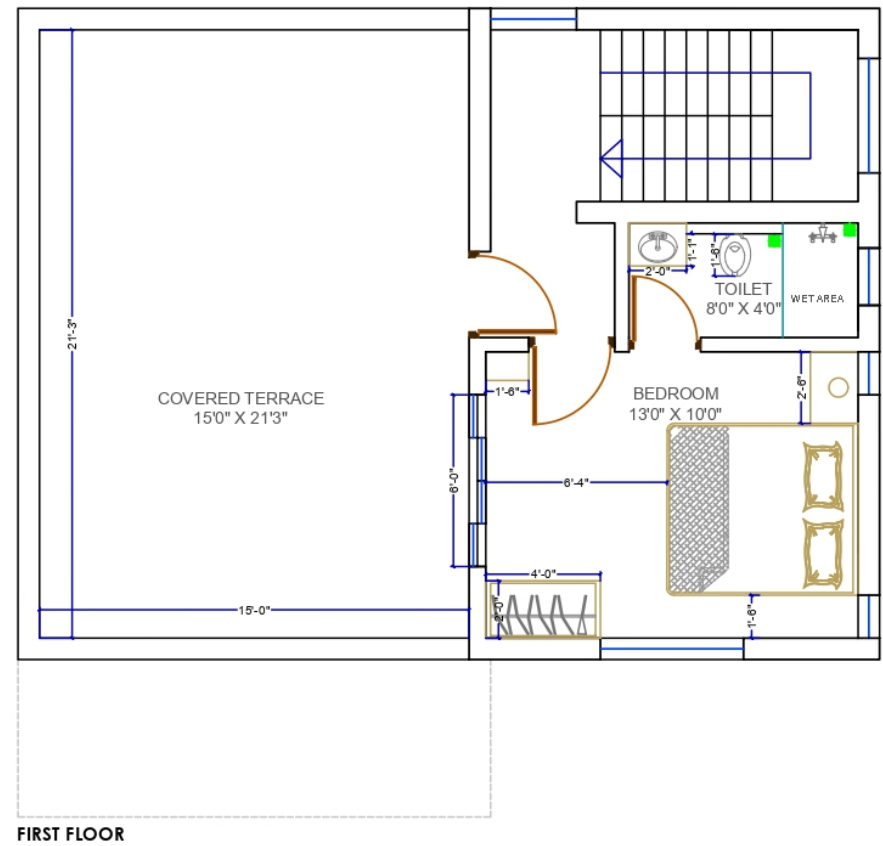

ECO VILLA TYPE 1-OPTION 2	
BUILT UP AREA	CARPET AREA
1230 SQ.FT.	1060 SQ.FT.

*ACTUAL BUILT UP AREA IS 1234 SQ.FT.(ROUNDED OFF TO 1230 SQ.FT.)

ECO VILLA TYPE 01 - OPTION 2-BASIC LAYOUT

BUILT UP AREA	CARPET AREA
1230 SQ.FT.	1060 SQ.FT.