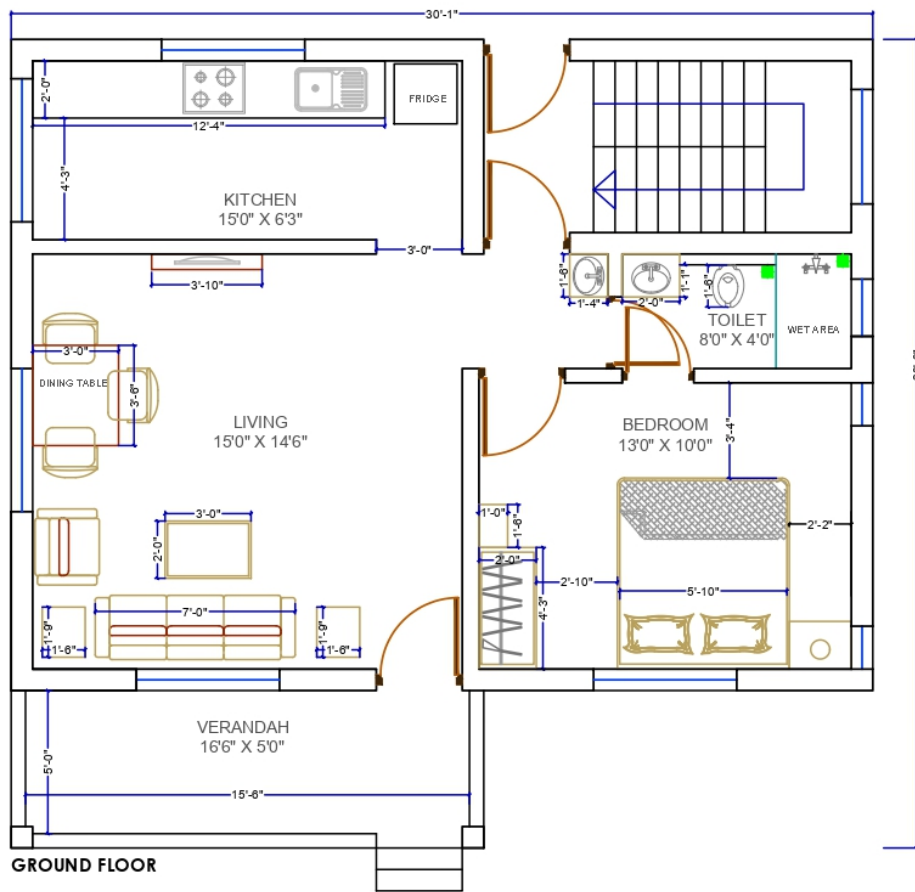

ECO VILLA TYPE 1-OPTION 2	
BUILT UP AREA	CARPET AREA
1230 SQ.FT.	1060 SQ.FT.

*ACTUAL BUILT UP AREA IS 1234 SQ.FT.(ROUNDED OFF TO 1230 SQ.FT.)

ECO VILLA TYPE 01 - OPTION 2-BASIC LAYOUT

BUILT UP AREA	CARPET AREA
1230 SQ.FT.	1060 SQ.FT.